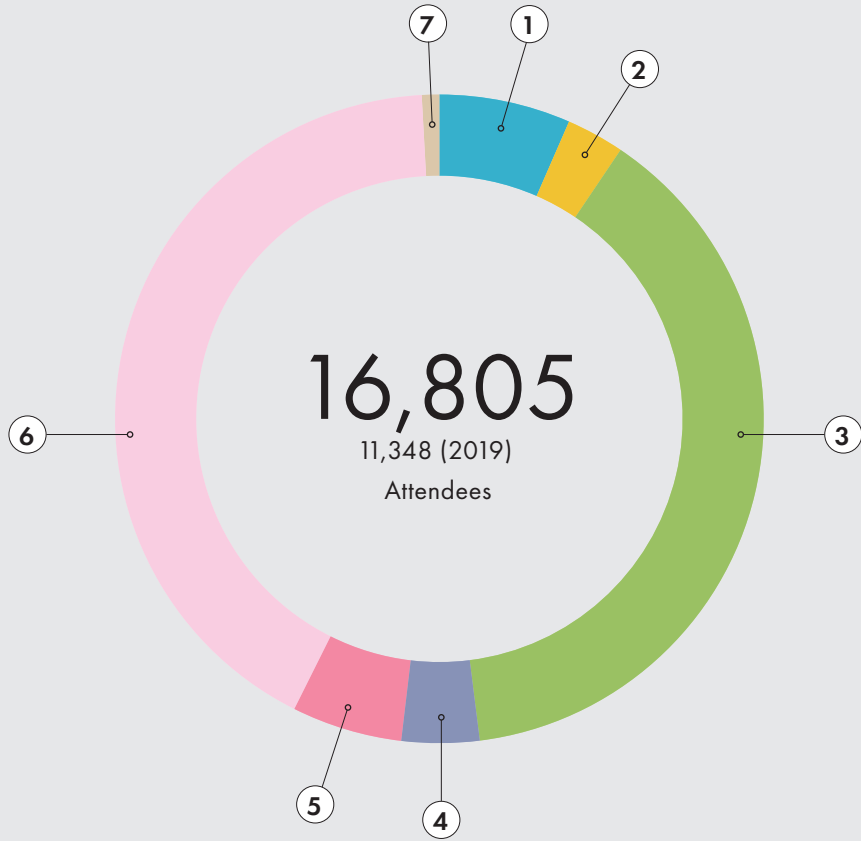

2020 at a Glance

Live Events

648

attendees in 6 live events, from lectures to networking events

Virtual Events

16,157

attendees in 31 virtual events, from webinars to online exhibits

Website

31%

increase in visitors to our website

Social Media

13,933

followers in 5 different social media platforms

Continuing Education

17.5

hours of OAA structured learning hours delivered

Volunteers

142

volunteers & contributors made our programming possible

COVID-19 Resources

2,730

unique users accessed our community-sourced resource page

Playlists

2,037

film lovers visited our 6 new curated TSA Playlists

Events & Attendance

1. Lectures	1,100	6.55%
2. Networking	486	2.89%
3. Tours	6,482	38.57%
4. ADF/TSA Co-Hosted Screenings	650	3.87%
5. Digital Pride Floats	924	5.50%
6. Gingerbread City	7,017	41.76%
7. Other*	146	0.87%