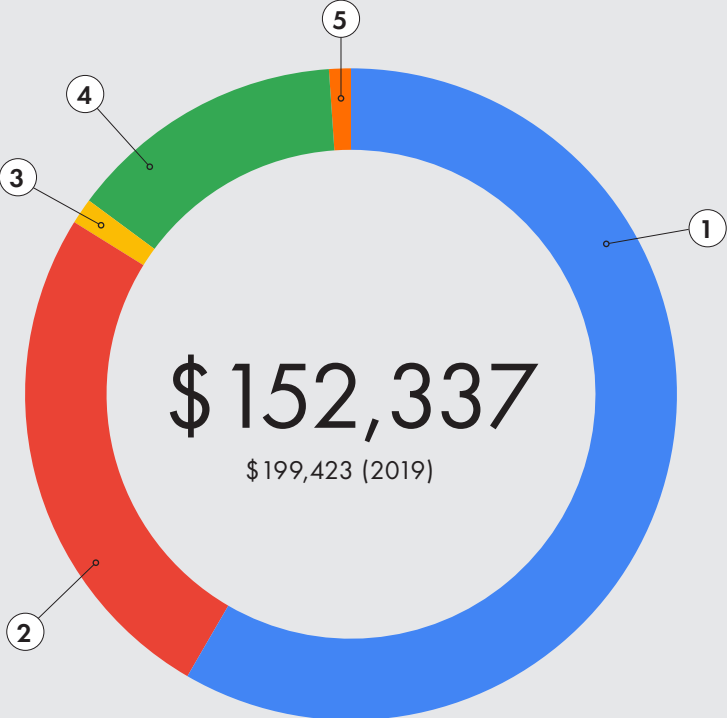

Membership

1. Architects	58.6%
2. Intern Architects	23.7%
3. Licensed Technologists OAA	1.2%
4. Students	12.4%
5. General	4.2%

Revenue

1. Membership Dues	\$ 88,915.00	58.4%
2. OAA Per Capita Funding	\$ 38,825.00	25.5%
3. Ticket Sales	\$ 1,947.00	1.3%
4. Special Project Funding (SPF)	\$ 21,000.00	13.8%
5. Sponsorship	\$ 1,650.00	1.1%