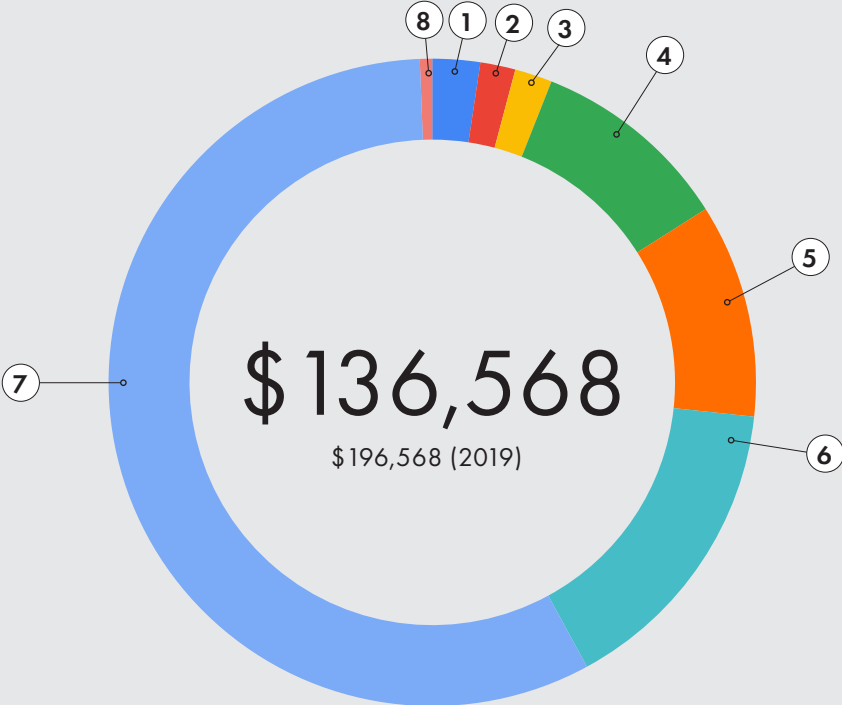

Expenses

1. Scholarships	$ 3,250.00	2.4%
2. Insurance	$ 2,394.00	1.8%
3. Meetings/AGM	$ 2,559.00	1.9%
4. Office/General Administrative Costs	$ 13,659.00	10.0%
5. TSA Programming	$ 14,590.00	10.7%
6. TSA Programming: Committed Funds*	$ 21,000.00	15.4%
7. TSA Programming: Admin Support	$ 78,275.00	57.3%
8. Website Maintenance	$ 841.00	0.6%

*TSA Programming: Committed Funds is funding that has already been allocated to multi-year projects which started in 2020 and will be completed in 2021.
**Surplus for 2020 is placed in the TSA Contingency Fund.