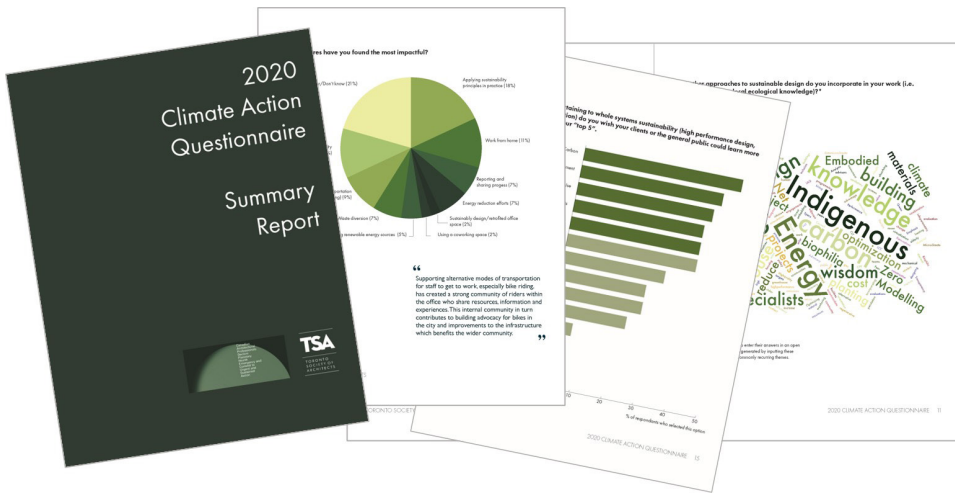

(Top) Our first student edition of TSA CONNECT, our signature networking event, was a great success with over 100 attendees and 20 featured guests. (Bottom) From barrier free to thermal breaks, continuing education continued to be a priority for the TSA - in person and virtual.