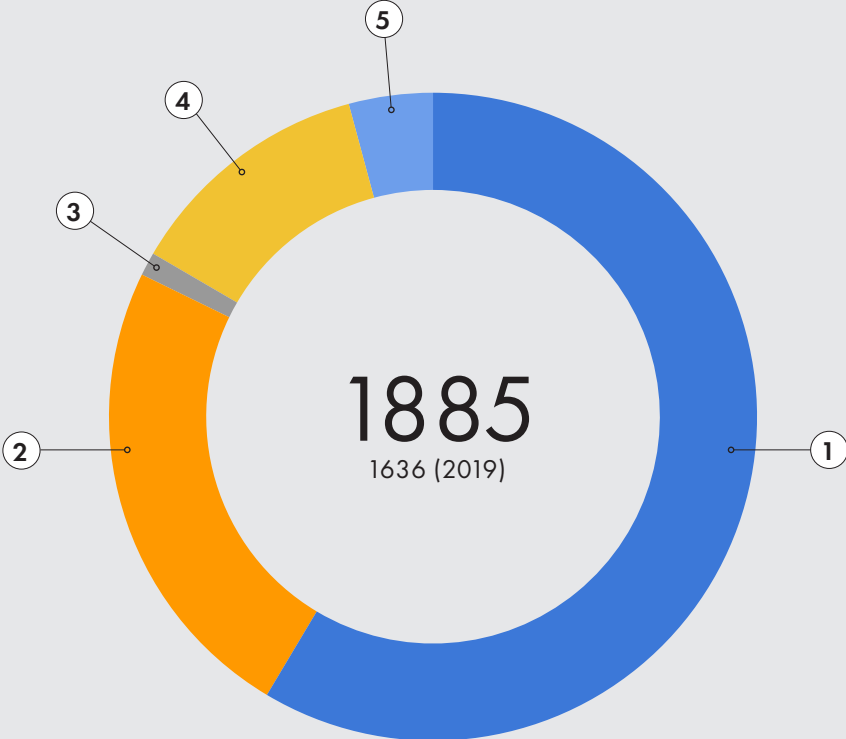

Numbers

The following pages summarize some of key metrics and data for 2020 including membership numbers (and changes from previous years), our annual revenue and expenses, as well as glance at some of the performance numbers of our events including attendance, partnerships and reach. They provide a birds-eye view of many aspects of our Society and a useful benchmark to compare to previous years.

Membership

1. Architects	58.6%
2. Intern Architects	23.7%
3. Licensed Technologists OAA	1.2%
4. Students	12.4%
5. General	4.2%